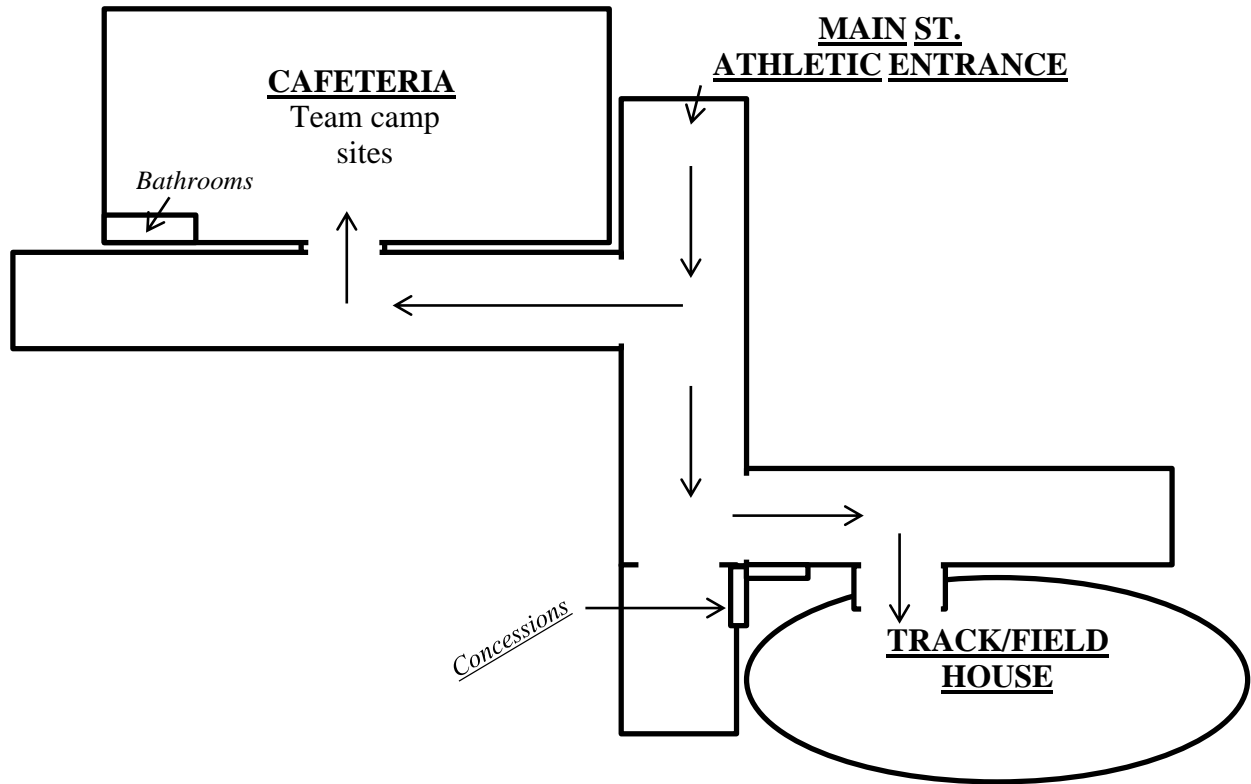

Batavia High School Bulldog Track & Field
meet info & results: track.bps101.net