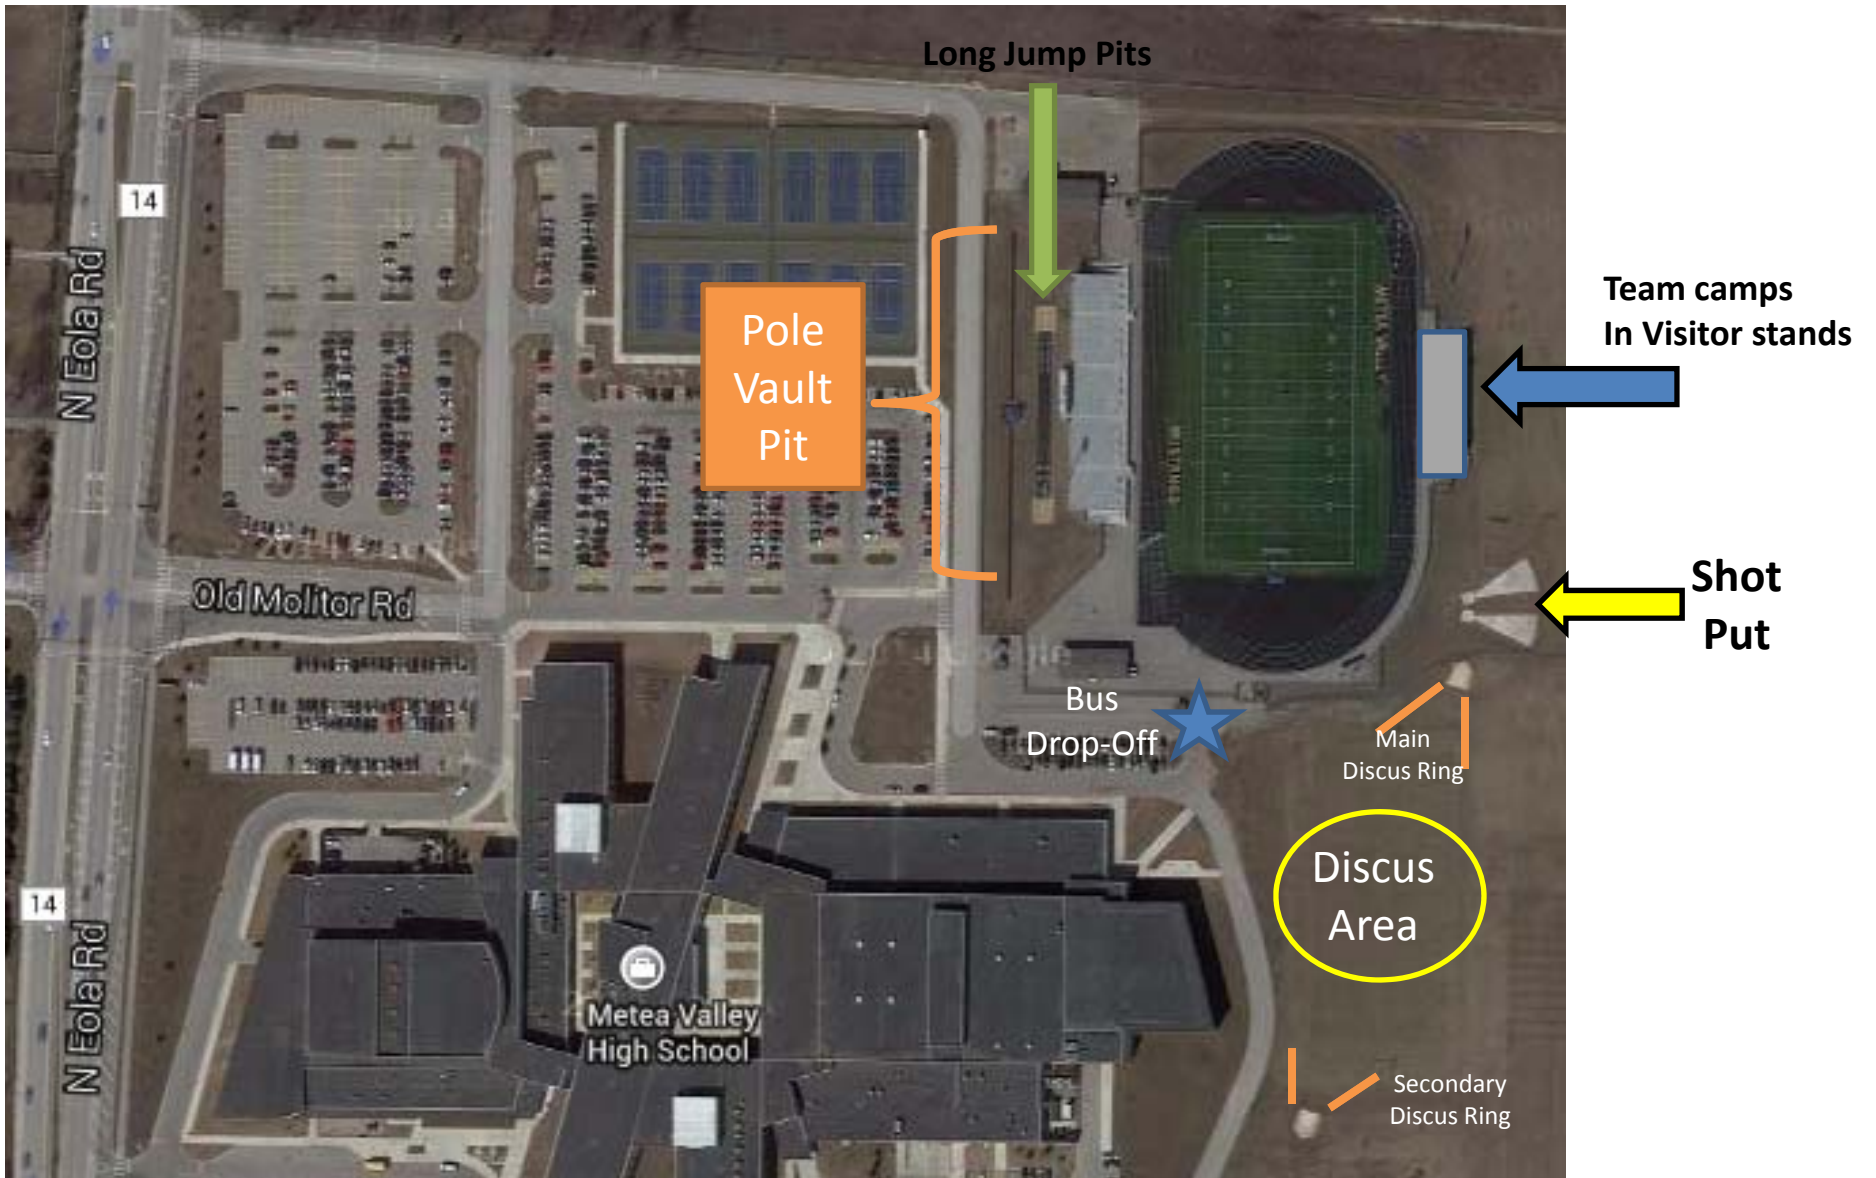

METEA VALLEY CAMPUS MAP—TRACK LAYOUT

IHSA Sectional meet—Team Drop-off, Implement Weigh-In, and Coaches Meeting

IHSA Sectional Meet—Evacuation plan for Inclement weather

** In the event of evacuation, enter through Door 25 into the Aquatic Center and Athletics hallway. **