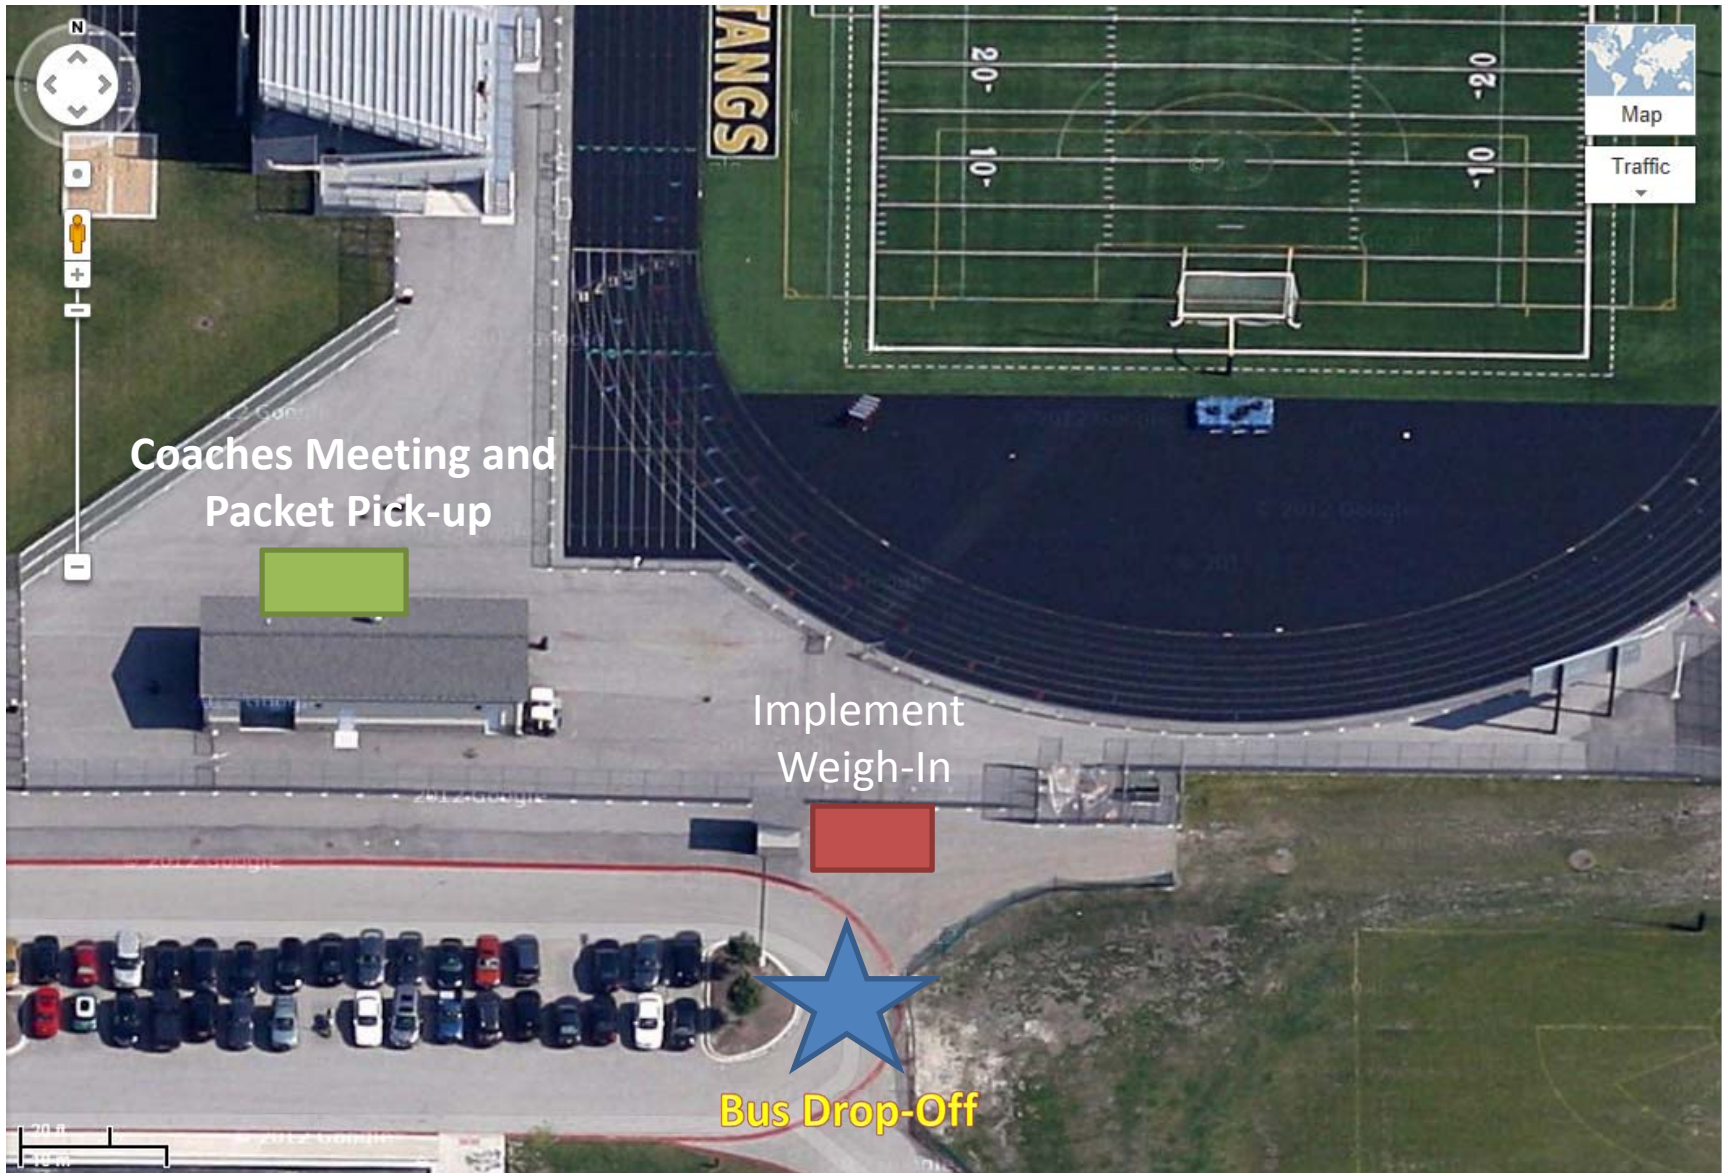

METEA VALLEY CAMPUS MAP—TRACK LAYOUT

IHSA Sectional meet—Team Drop-off, Implement Weigh-In, and Coaches Meeting

IHSA Sectional Meet—Evacuation plan for Inclement weather

** In the event of evacuation, enter through Door 25 into the Aquatic Center and Athletics hallway. **